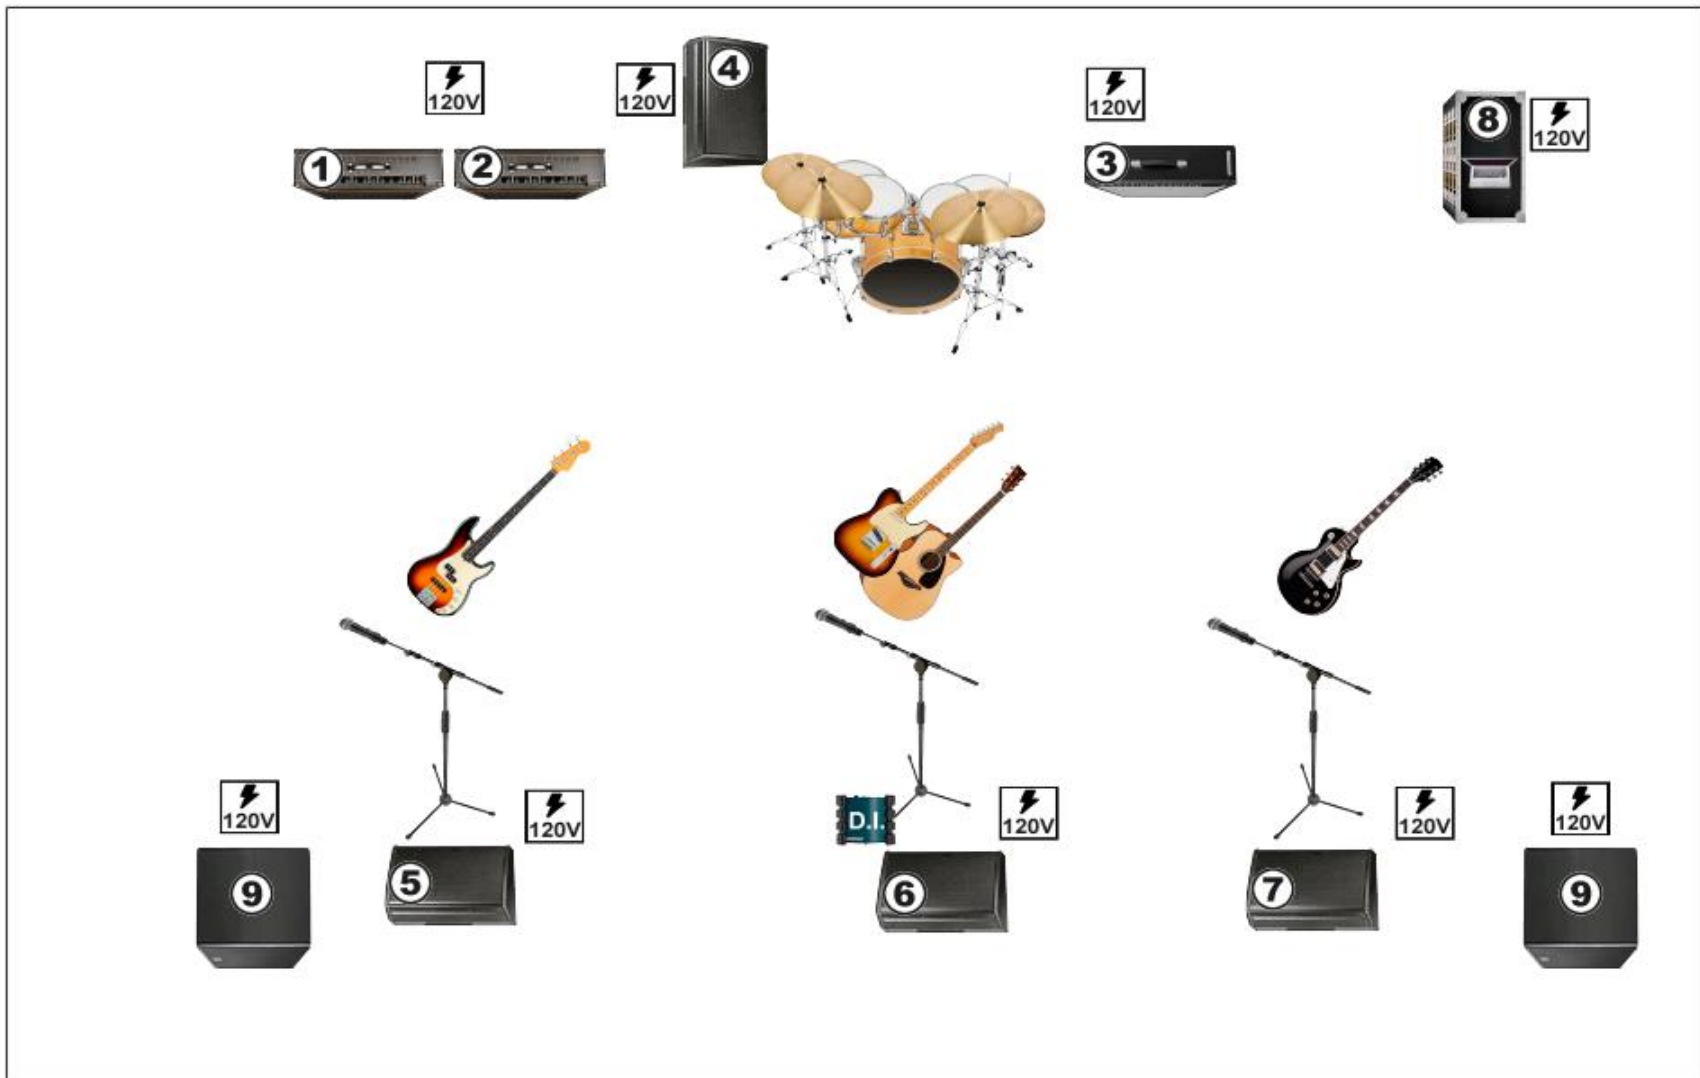

Steele Hollow Stage Plot

- | | | |
|----------------------------|-----------------------------|---------------------------|
| 1 Bass Guitar Amp | 4 Drum Mon. | 7 Lead Guitar Mon. |
| 2 Rhythm Guitar Amp | 5 Bass Guitar Mon. | 8 Sound Board |
| 3 Lead Guitar Amp | 6 Rhythm Guitar Mon. | 9 Front of House |

Two (2) 120 Volt AC outlets at each monitor/amp. Two (2) 120 Volt AC outlets at the sound board. Four (4) 120 Volt AC outlets at each front of house stack.